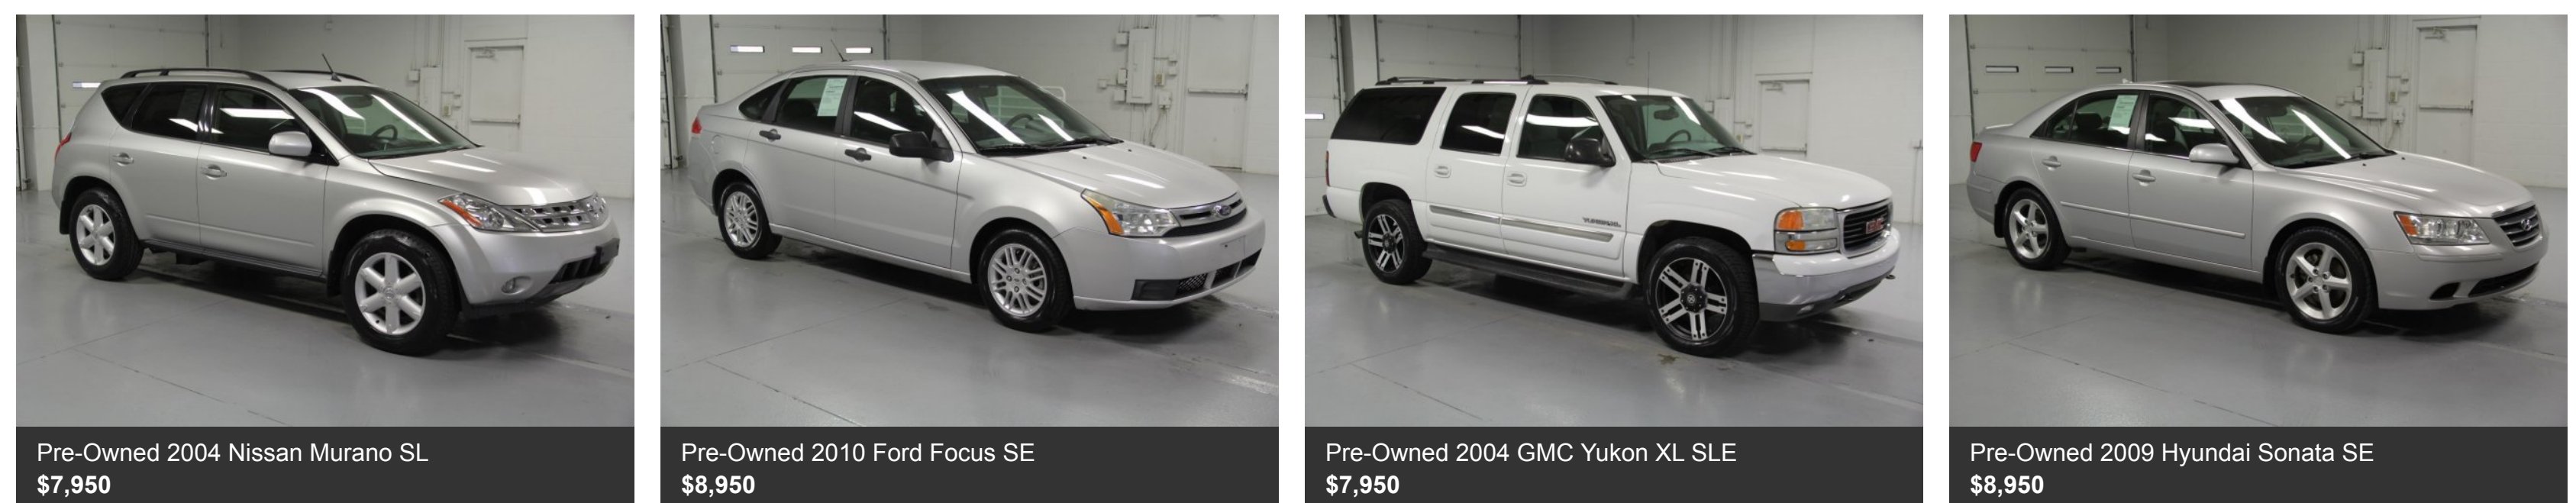

Other Vehicles You May Like

Why Subaru of Wichita

We're thrilled to represent the Subaru brand here at 11610 E. Kellogg. Subarus are cool enough to drive ourselves, and safe enough to give to our kids. Every model in the Subaru lineup was named a "Top Safety Pick" by the Insurance Institute for Highway Safety (IIHS), a distinction that no other automotive brand can claim. Subaru racks up so many top honors from trusted sources like Consumer Reports, Edmunds, Kelley Blue Book, and Motor Trend, it's hard to keep up with them all. Drive a car you can love from a dealership you can love. Come see what all the fuss is about at Subaru of Wichita!

Disclaimer:

New vehicle pricing includes all offers and incentives. Tax Title and Tags not included in vehicle prices shown and must be paid by the purchaser. While great effort is made to ensure the accuracy of the information on this site errors do occur so please verify information with a customer service rep. This is easily done by calling us at (866) 830-0764 or by visiting us at the dealership.

**With approved credit. Terms may vary. Monthly payments are only estimates derived from the vehicle price with a 72 month term 5.9% interest and 20% downpayment.

*Number of views in last 30 days

PRICE CHECK X

Name*

First

Last

Phone

Email*

Zip Code*

[Check for Price Drop](#)

Sales Hours*

Monday	9:00-8:00ish PM
Tuesday	9:00-8:00ish PM
Wednesday	9:00-8:00ish PM
Thursday	9:00-8:00ish PM
Friday	9:00-8:00ish PM
Saturday	9:00-6:00ish PM
Sunday	Closed For Family & Worship

Service Hours*

Monday	7:30-6:00ish PM
Tuesday	7:30-6:00ish PM
Wednesday	7:30-6:00ish PM
Thursday	7:30-6:00ish PM
Friday	7:30-6:00ish PM
Saturday	8:00-1:00ish PM
Sunday	Closed For Family & Worship