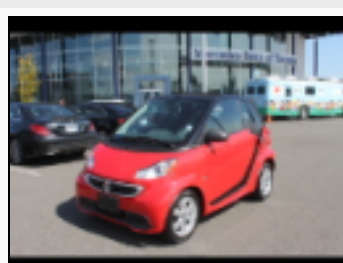

2008 Volkswagen New Beetle Convertible S /

PRINT BACK TO SEARCH < BROWSE >

Photos

Specifications

RETAIL PRICE **\$7,889**

VEHICLE DETAILS

Year: 2008
Make: Volkswagen
Model: New Beetle Convertible
Trim: S
Exterior Color: Red
Transmission: 6 Spd Automatic
Mileage: 92600
VIN: 3VWPF31Y18M403722
Stock Number: 05141

[Price Analysis](#)

[Feature Analysis](#)

[Ratings & Reviews](#)

An independent market report for this 2008 Volkswagen New Beetle compares this specific vehicle's configuration and price to listings and searches across the Puyallup, WA area.

PRICE ANALYSIS

Great Deal

This vehicle is about \$2,200 less than the average price for a 2008 Volkswagen New Beetle for sale in the Puyallup area.

\$7,889

Current Listed Price

\$10,123

Predicted Market Price ⓘ

↓ \$2,234

Below Market Average

FEATURE ANALYSIS

Feature Snapshot

Brakes 4-Wheel Disc Brakes Seats Bucket Seats
Airbags Front Airbags

Similar Vehicles

2013 Smart fortwo
Price: \$9,998.00
Exterior Color: Red
Stock Number: M3517